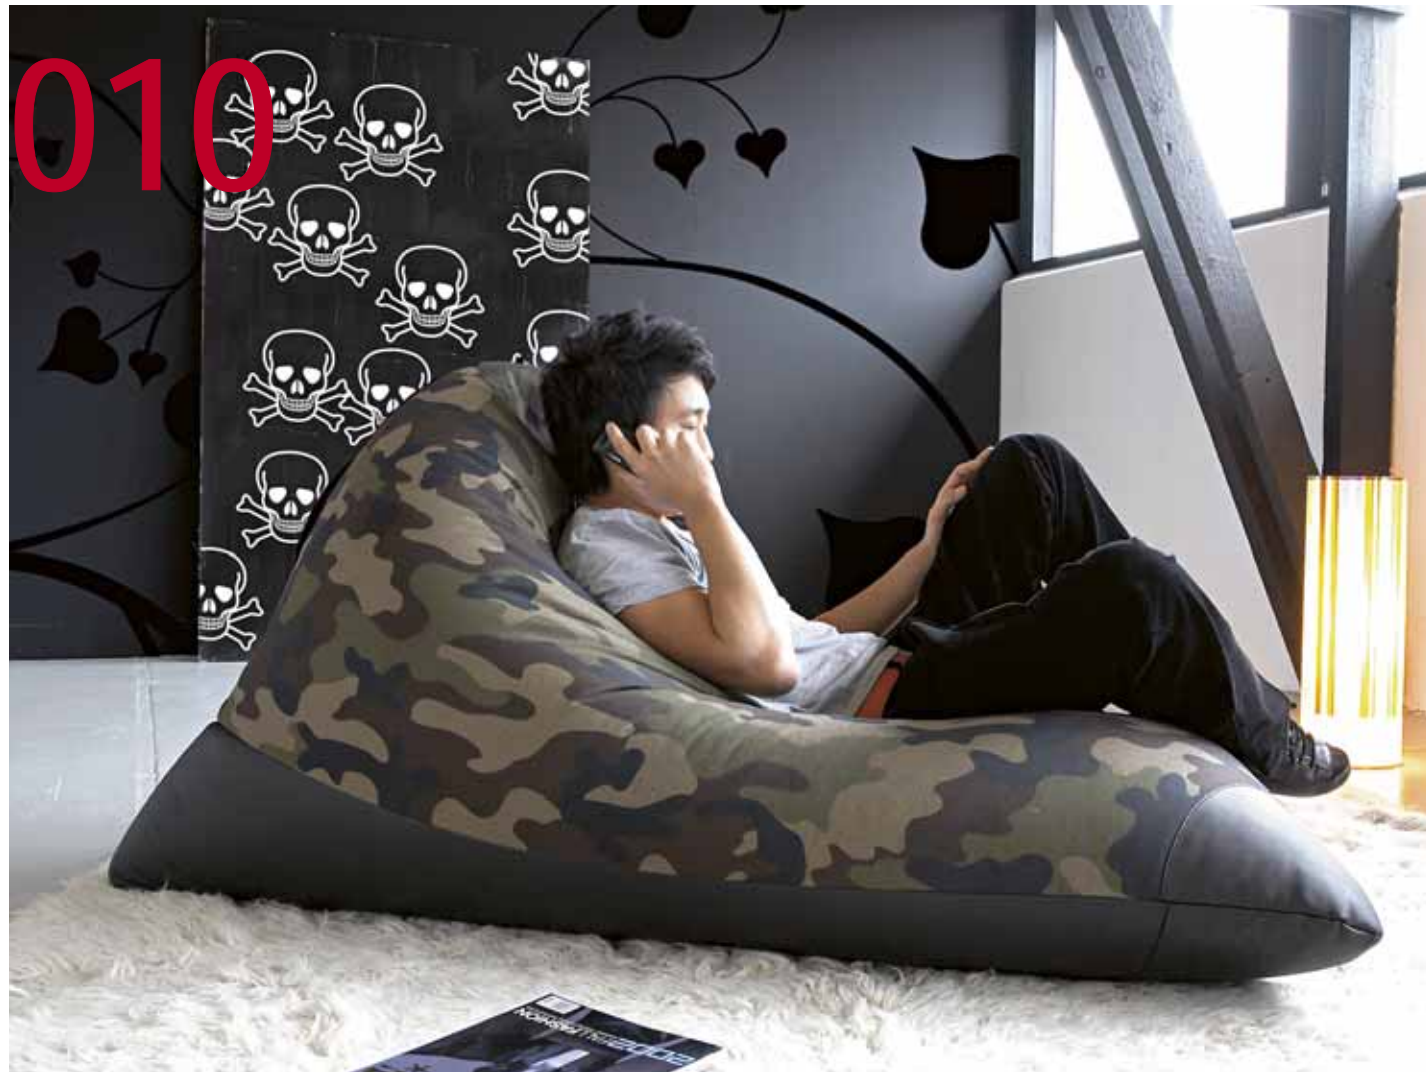

010

01. Sofa bed frame:	02. Mattress:	04. Textiles:
	03. Cover:	05. Accessories:
Extensions: Player in Camo 459 and black leather textile 301 – see page 092		D.I.Y. Design It Yourself, customize your sofa – go to page 068

011

01. Sofa bed frame: Grey Morph 140x200 cm – see page 074	02. Mattress: Optional – see page 078	04. Textiles: Dark Idenim 407 – see page 088
	03. Cover: Kyoto – see page 082	05. Accessories: Oval cushions in Camo 459 – see page 090
Extensions: Mat black and walnut Hover table – see page 092		D.I.Y. Design It Yourself, customize your sofa – go to page 068