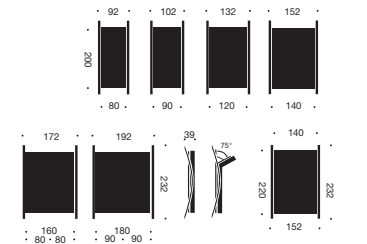

Zen

Mattress sizes: Cm: 80x200, 90x200, 120x200, 140x200, 140x220, 160x200 or 2 times 80x200, 2 times 90x200 / Inch: 31x79, 35x79, 47x79, 55x79, 55x87, 63x79 or 2 times 31x79, 2 times 35x79
Zen parts: Grey or mat black finish
Optional Slat frames: Type 438: Slat frame with 9 mm laminated beech-wood slats and 10 position head elevation. Choose between mat black or grey finish / Type 439: Slat frame in mat black finish with 9 mm laminated beech-wood slats – see page 091
Accessories: Optional – see page 090
Design by: Nils Grunnet Jensen & Per Weiss 1999 / Original Innovation / All rights reserved