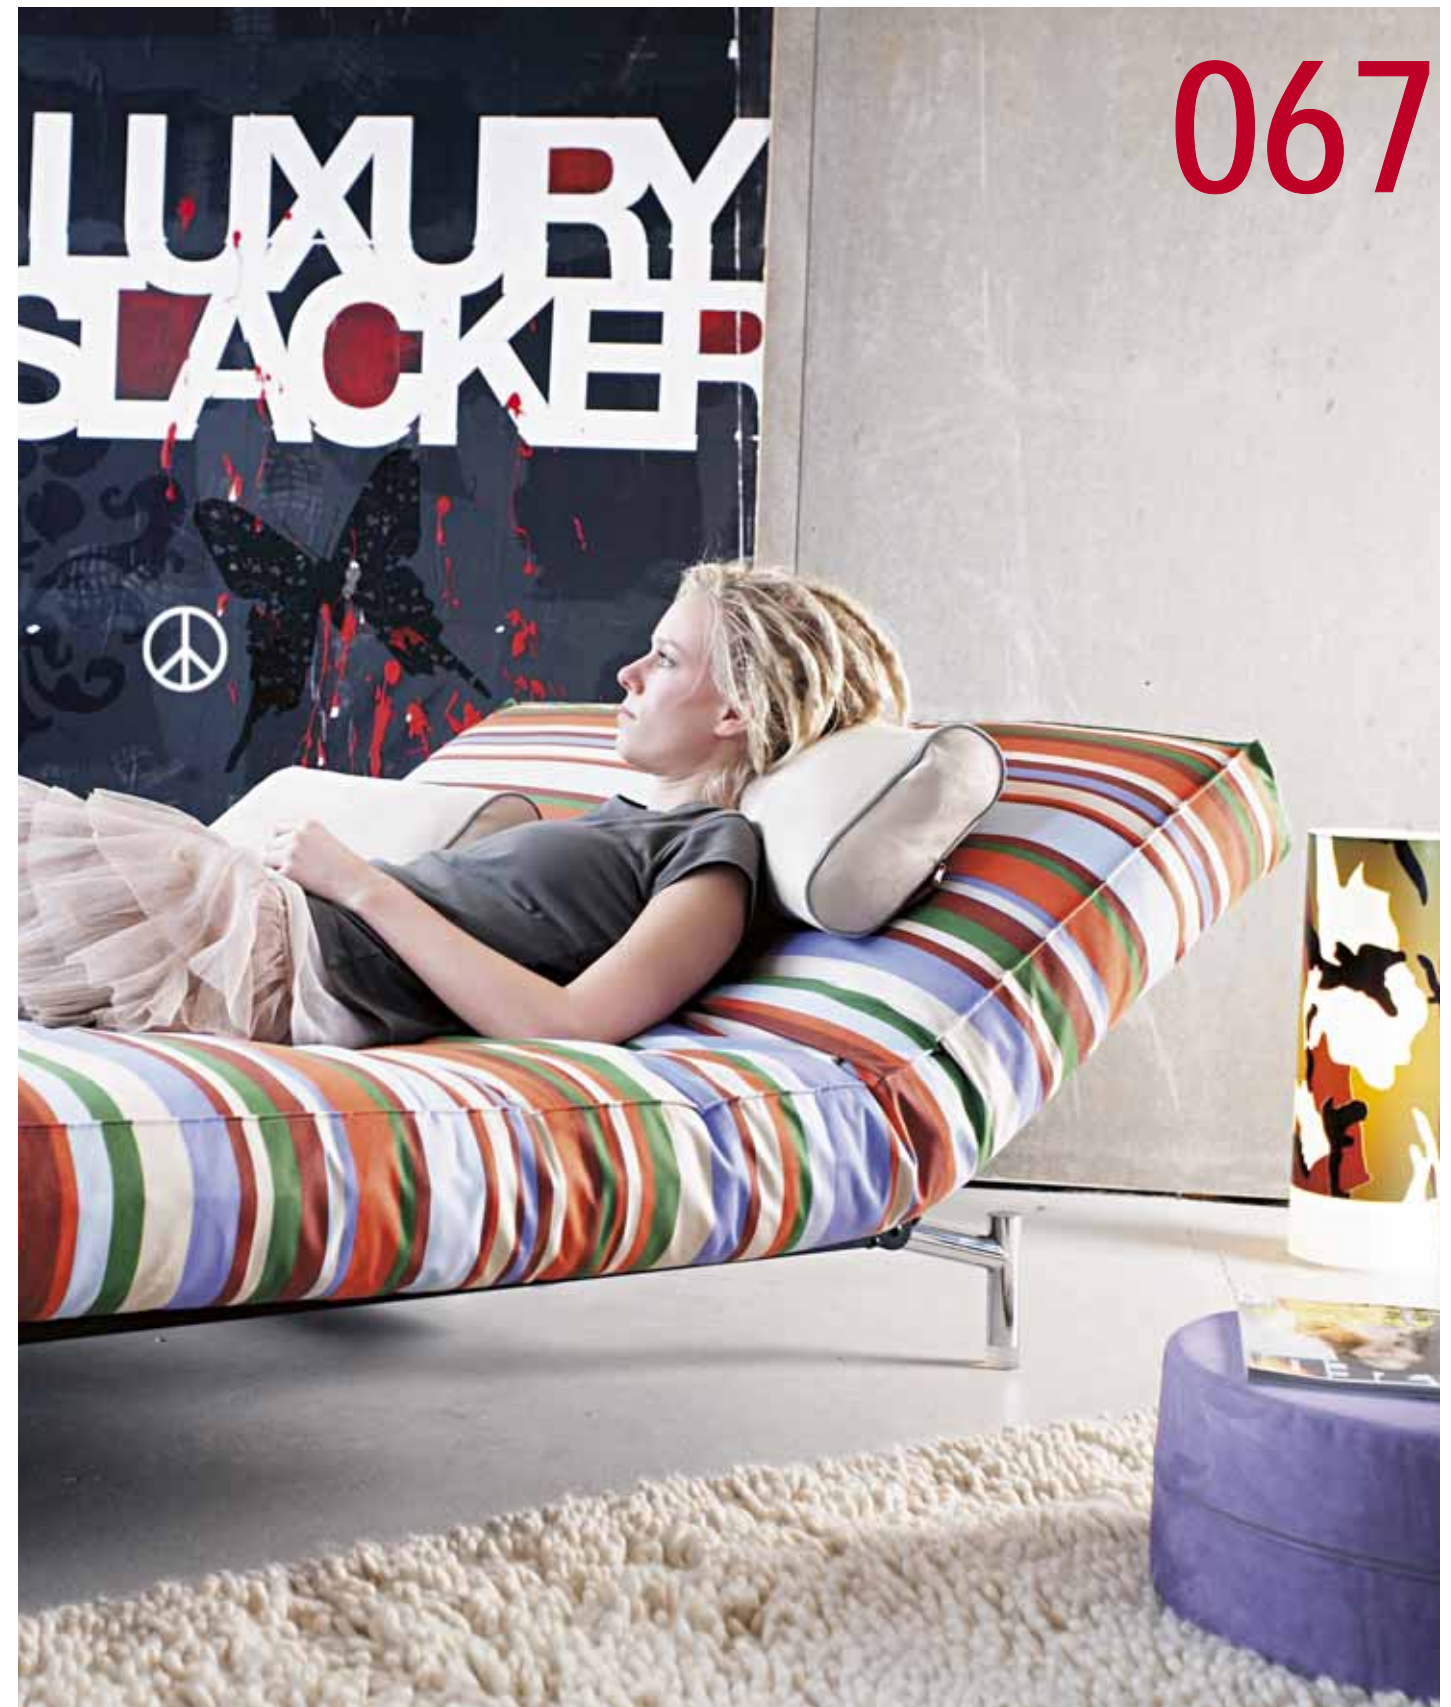

TRANSFORM

01. Sofa bed frame: Minimum 140x200 cm – see page 075 	02. Mattress: Optional – see page 078	04. Textiles: Heart Graphic 401 – see page 088
Extensions:	03. Cover: Sharp – see page 082	05. Accessories: Oval cushions in black Heavy Cotton 379 – see page 090
D.I.Y. Design It Yourself, customize your sofa – go to page 068		

067