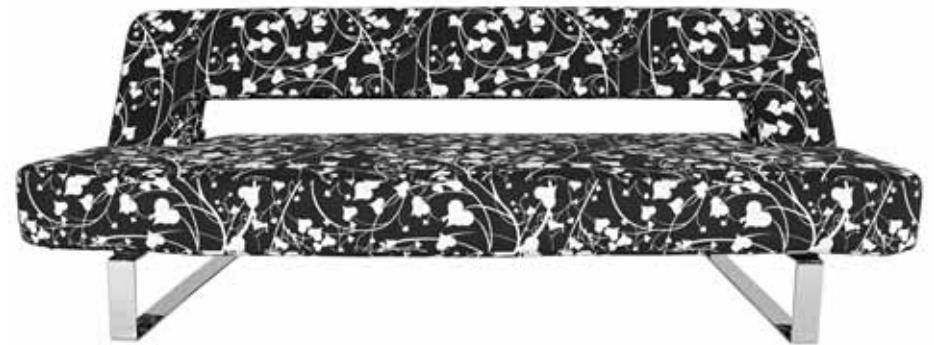

01. Sofa bed frame: Grey Fuji 140x200 cm – see page 073	02. Mattress: Optional – see page 078	04. Textiles: Black Heavy Cotton 379 – see page 088
	03. Cover: Kyoto – see page 082	05. Accessories: Grey Zap arm rests / Zap in Skull Star 400 – see page 090
Extensions: Deconstructed in Heart Graphic 401 – see page 092		D.I.Y. Design It Yourself, customize your sofa – go to page 068

007