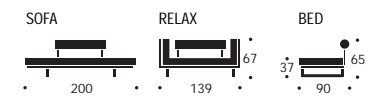

2.54 cm = 1 US inch