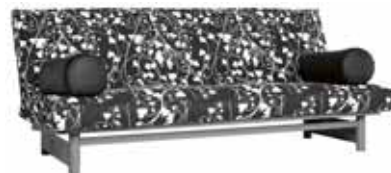

094-12:
01: Grey Fuji frame 140-220 cm / 02: Omega mattress
03: Sharp cover style / 04: Textiles 401/301
05: Roll cushions