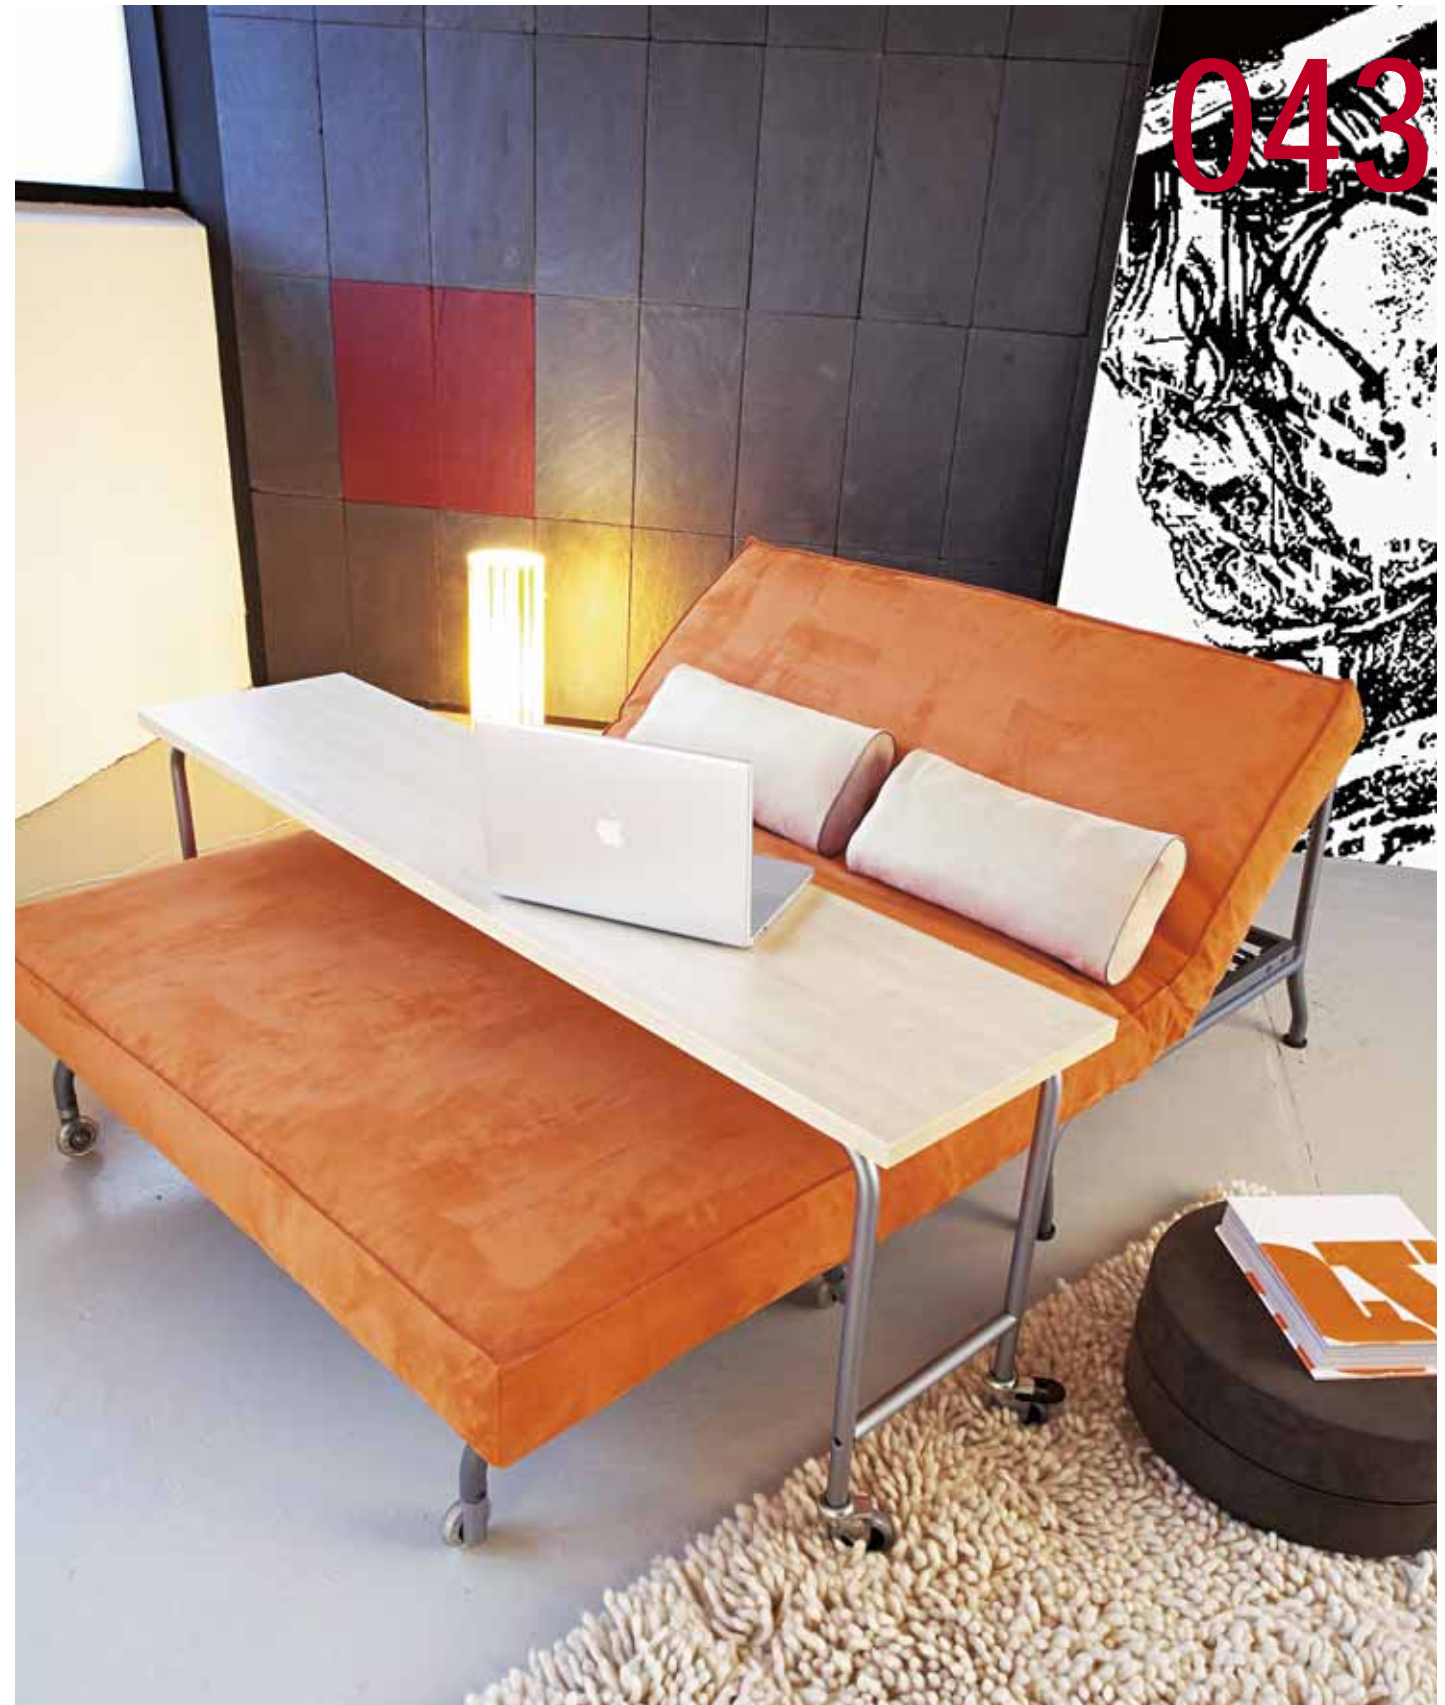

01. Sofa bed frame: Minimum 140x200 cm – see page 075	02. Mattress: Optional – see page 078	04. Textiles: Sand microfibre 340 – see page 088
03. Cover: Cree, special cover – see page 085		05. Accessories:
Extensions: D.I.Y. Design It Yourself, customize your sofa – go to page 068		

043