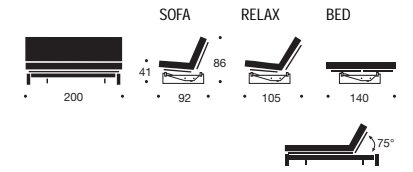

075

Sofa bed frames

Minimum

Mattress size: Cm: 140x200 / Inch: 55x79
Mattress options: Choose between Omega, Citta, Hera & Zeus
Functions: Sofa position, relax position & bed position. Bed with 4 position head elevation
Frame finish: Metal frame. Combination of mat black finish and chrome
Slats: 9 mm laminated beech-wood slats with anti-glide
Bedding box: Included – mounting is optional
Accessories: Optional – see page 090
Frame design: Per Weiss & Peter Henriksen / Original Innovation / All rights reserved

2.54 cm = 1 US inch