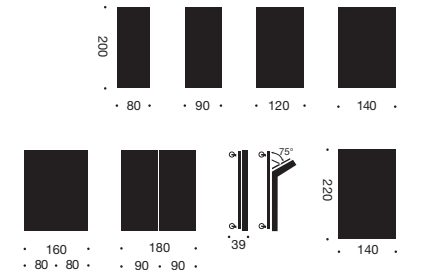

Wheel

Mattress sizes: Cm: 80x200, 90x200, 120x200, 140x200, 140x220, 160x200 or 2 times 80x200, 2 times 90x200 / Inch: 31x79, 35x79, 47x79, 55x79, 55x87, 63x79 or 2 times 31x79, 2 times 35x79
Wheel parts: Heavy duty industrial wheels
Optional Slat frames: Type 438: Slat frame with 9 mm laminated beech-wood slats and 10 position head elevation. Choose between mat black or grey finish / Type 439: Slat frame in mat black finish with 9 mm laminated beech-wood slats – see page 091
Accessories: Optional – see page 090
Design by: Innovation Design Office 2000 / Original Innovation / All rights reserved

Solid

Mattress sizes: Cm: 140x200, 140x220, 160x200 or 2 times 80x200 / Inch: 55x79, 55x87, 63x79 or 2 times 31x79
Solid parts: Metal runners in mat black finish
Optional Slat frames: Type 438: Slat frame with 9 mm laminated beech-wood slats and 10 position head elevation. Choose between mat black or grey finish / Type 439: Slat frame in mat black finish with 9 mm laminated beech-wood slats – see page 091
Accessories: Optional – see page 090
Design by: Per Weiss 2004 / Original Innovation / All rights reserved