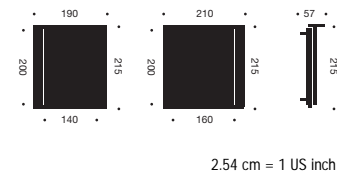

Excess

Mattress sizes: Cm: 140x200, 160x200 / Inch: 55x79, 63x79
Excess parts: Frame in black leather textile 301 or Vintage leather textile 461 upholstery.
Metal legs in mat black finish
Optional Slat frames: Type 438: Slat frame with 9 mm laminated beech-wood slats and 10 position head elevation. Choose between mat black or grey finish / Type 439: Slat frame in mat black finish with 9 mm laminated beech-wood slats / Type 433: Basic roll Slat frame in pinewood – see page 091
Accessories: Optional – see page 090
Design by: Per Weiss 2005 / Original Innovation / All rights reserved