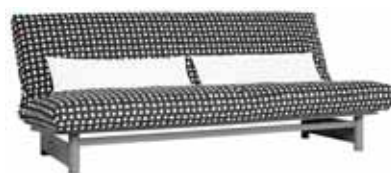

094-10:
01: Grey Fuji frame 140-220 cm / 02: Omega mattress
03: Kyoto cover style / 04: Textiles 400/302
05: Back cushions