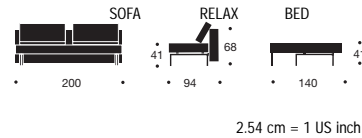

BED FRAMES

Suite

Mattress sizes: Cm: 140x200, 160x200 / Inch: 55x79, 63x79
Suite parts: Frame in black leather textile 301 upholstery
Metal legs in mat black finish
Optional Slat frames: Type 438: Slat frame with 9 mm laminated beech-wood slats and 10 position head elevation. Choose between mat black or grey finish / Type 439: Slat frame in mat black finish with 9 mm laminated beech-wood slats / Type 433: Basic roll Slat frame in pinewood – see page 091
Accessories: Optional – see page 090
Design by: Per Weiss 2005 / Original Innovation / All rights reserved