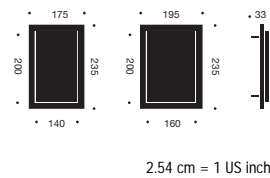

076

Sofa bed frames

Puzzle

Mattress size: Cm: 110x200 / Inch: 43x79
Mattress: Upholstery based on freon free foam
Bedding box: No
Optional legs: Puzzle 01 grey finish / 02 and 03 chrome finish
Design by: Andreas Lund & Per Weiss / Original Innovation / All rights reserved

Sly

Mattress size: Cm: 140x200 / Inch: 55x79
Mattress: Upholstery based on Pocket Spring and freon free foam
Bedding box: Included – mounting is optional
Back cushions: Included
Optional legs: Choose between grey finish or a combination of mat black and chrome
Design by: Innovation Design Office 2006 / Original Innovation / All rights reserved

BED FRAMES

Suite

Mattress sizes: Cm: 140x200, 160x200 / Inch: 55x79, 63x79
Suite parts: Frame in black leather textile 301 upholstery
Metal legs in mat black finish
Optional Slat frames: Type 438: Slat frame with 9 mm laminated beech-wood slats and 10 position head elevation. Choose between mat black or grey finish / Type 439: Slat frame in mat black finish with 9 mm laminated beech-wood slats / Type 433: Basic roll Slat frame in pinewood – see page 091
Accessories: Optional – see page 090
Design by: Per Weiss 2005 / Original Innovation / All rights reserved

Excess

Mattress sizes: Cm: 140x200, 160x200 / Inch: 55x79, 63x79
Excess parts: Frame in black leather textile 301 or Vintage leather textile 461 upholstery.
Metal legs in mat black finish
Optional Slat frames: Type 438: Slat frame with 9 mm laminated beech-wood slats and 10 position head elevation. Choose between mat black or grey finish / Type 439: Slat frame in mat black finish with 9 mm laminated beech-wood slats / Type 433: Basic roll Slat frame in pinewood – see page 091
Accessories: Optional – see page 090
Design by: Per Weiss 2005 / Original Innovation / All rights reserved

077

Bed frames

Less