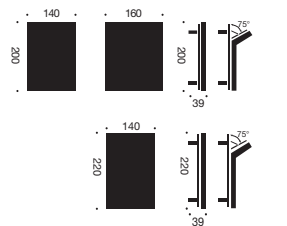

076

Sofa bed frames

Puzzle

Mattress size: Cm: 110x200 / Inch: 43x79
Mattress: Upholstery based on freon free foam
Bedding box: No
Optional legs: Puzzle 01 grey finish / 02 and 03 chrome finish
Design by: Andreas Lund & Per Weiss / Original Innovation / All rights reserved

Sly

Mattress size: Cm: 140x200 / Inch: 55x79
Mattress: Upholstery based on Pocket Spring and freon free foam
Bedding box: Included – mounting is optional
Back cushions: Included
Optional legs: Choose between grey finish or a combination of mat black and chrome
Design by: Innovation Design Office 2006 / Original Innovation / All rights reserved

BED FRAMES

Suite

Mattress sizes: Cm: 140x200, 160x200 / Inch: 55x79, 63x79
Suite parts: Frame in black leather textile 301 upholstery
Metal legs in mat black finish
Optional Slat frames: Type 438: Slat frame with 9 mm laminated beech-wood slats and 10 position head elevation. Choose between mat black or grey finish / Type 439: Slat frame in mat black finish with 9 mm laminated beech-wood slats / Type 433: Basic roll Slat frame in pinewood – see page 091
Accessories: Optional – see page 090
Design by: Per Weiss 2005 / Original Innovation / All rights reserved

Excess

Mattress sizes: Cm: 140x200, 160x200 / Inch: 55x79, 63x79
Excess parts: Frame in black leather textile 301 or Vintage leather textile 461 upholstery.
Metal legs in mat black finish
Optional Slat frames: Type 438: Slat frame with 9 mm laminated beech-wood slats and 10 position head elevation. Choose between mat black or grey finish / Type 439: Slat frame in mat black finish with 9 mm laminated beech-wood slats / Type 433: Basic roll Slat frame in pinewood – see page 091
Accessories: Optional – see page 090
Design by: Per Weiss 2005 / Original Innovation / All rights reserved

077

Bed frames

Less