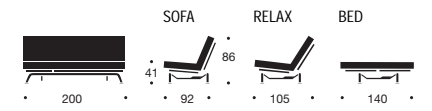

2.54 cm = 1 US inch

Bed frames

	Bed size						Bed frame finish					Slat frame options				Mattress options						
	80 x 200 cm	90 x 200 cm	120 x 200 cm	140 x 200 cm	140 x 220 cm	160 x 200 cm	180 x 200 cm	Mat black	Grey	Chrome	Chrome and mat black	Grey and mat black	433	438 with head elevation	439	Head rests optional	Kappa	Omega	Citta	Hera	Zeus	
Suite				•	•	•	•	•					•	•	•		•	•	•	•	•	•
Excess				•	•	•	•	•					•	•	•		•	•	•	•	•	•
Less				•	•	•	•	•				•	•	•	•		•	•	•	•	•	•
Solid				•	•	•	•	•					•	•	•		•	•	•	•	•	•
Wheel	•	•	•	•	•	•	•	•					•	•	•		•	•	•	•	•	•
Zen	•	•	•	•	•	•	•	•					•	•	•		•	•	•	•	•	•

2.54 cm = 1 US inch

Fuji

Mattress sizes: Cm: 120x200, 140x200, 140x220 / Inch: 47x79, 55x79, 55x87  
 Mattress options: Choose between Omega, Citta, Hera & Zeus  
 Functions: Sofa position, relax position & bed position  
 Frame finish: Metal frame. Choose between mat black or grey finish  
 Slats: 9 mm laminated beech-wood slats with anti-glide  
 Bedding box: Included – mounting is optional  
 Accessories: Optional – see page 090  
 Frame design: Flemming Højfeldt & Per Weiss / Original Innovation / All rights reserved

2.54 cm = 1 US inch

Sake

Mattress size: Cm: 140x200 / Inch: 55x79  
 Mattress options: Choose between Omega, Citta, Hera & Zeus  
 Functions: Sofa position, relax position & bed position  
 Frame finish: Metal frame. Combination of mat black finish and chrome  
 Slats: 9 mm laminated beech-wood slats with anti-glide  
 Bedding box: Included – mounting is optional  
 Accessories: Optional – see page 090  
 Frame design: Yang Jian Wei / Original Innovation / All rights reserved