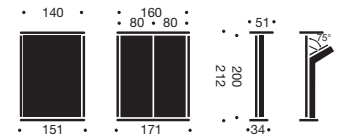

077

Bed frames

Less

Mattress sizes: Cm: 140x200, 160x200 or 2 times 80x200 / Inch: 55x79, 63x79 or 2 times 31x79
Less parts: Grey and mat black finish
Optional Slat frames: Type 438: Slat frame with 9 mm laminated beech-wood slats and 10 position head elevation. Choose between mat black or grey finish / Type 439: Slat frame in mat black finish with 9 mm laminated beech-wood slats / Type 433: Basic roll Slat frame in pinewood – see page 091
Accessories: Optional – see page 090
Design by: Flemming Højfeldt & Per Weiss 1999 / Original Innovation / All rights reserved