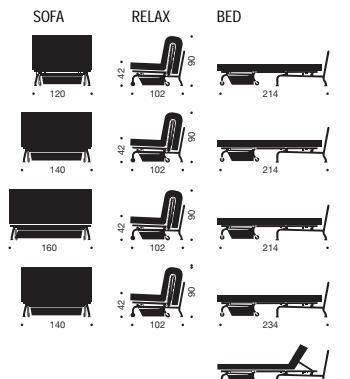

2.54 cm = 1 US inch