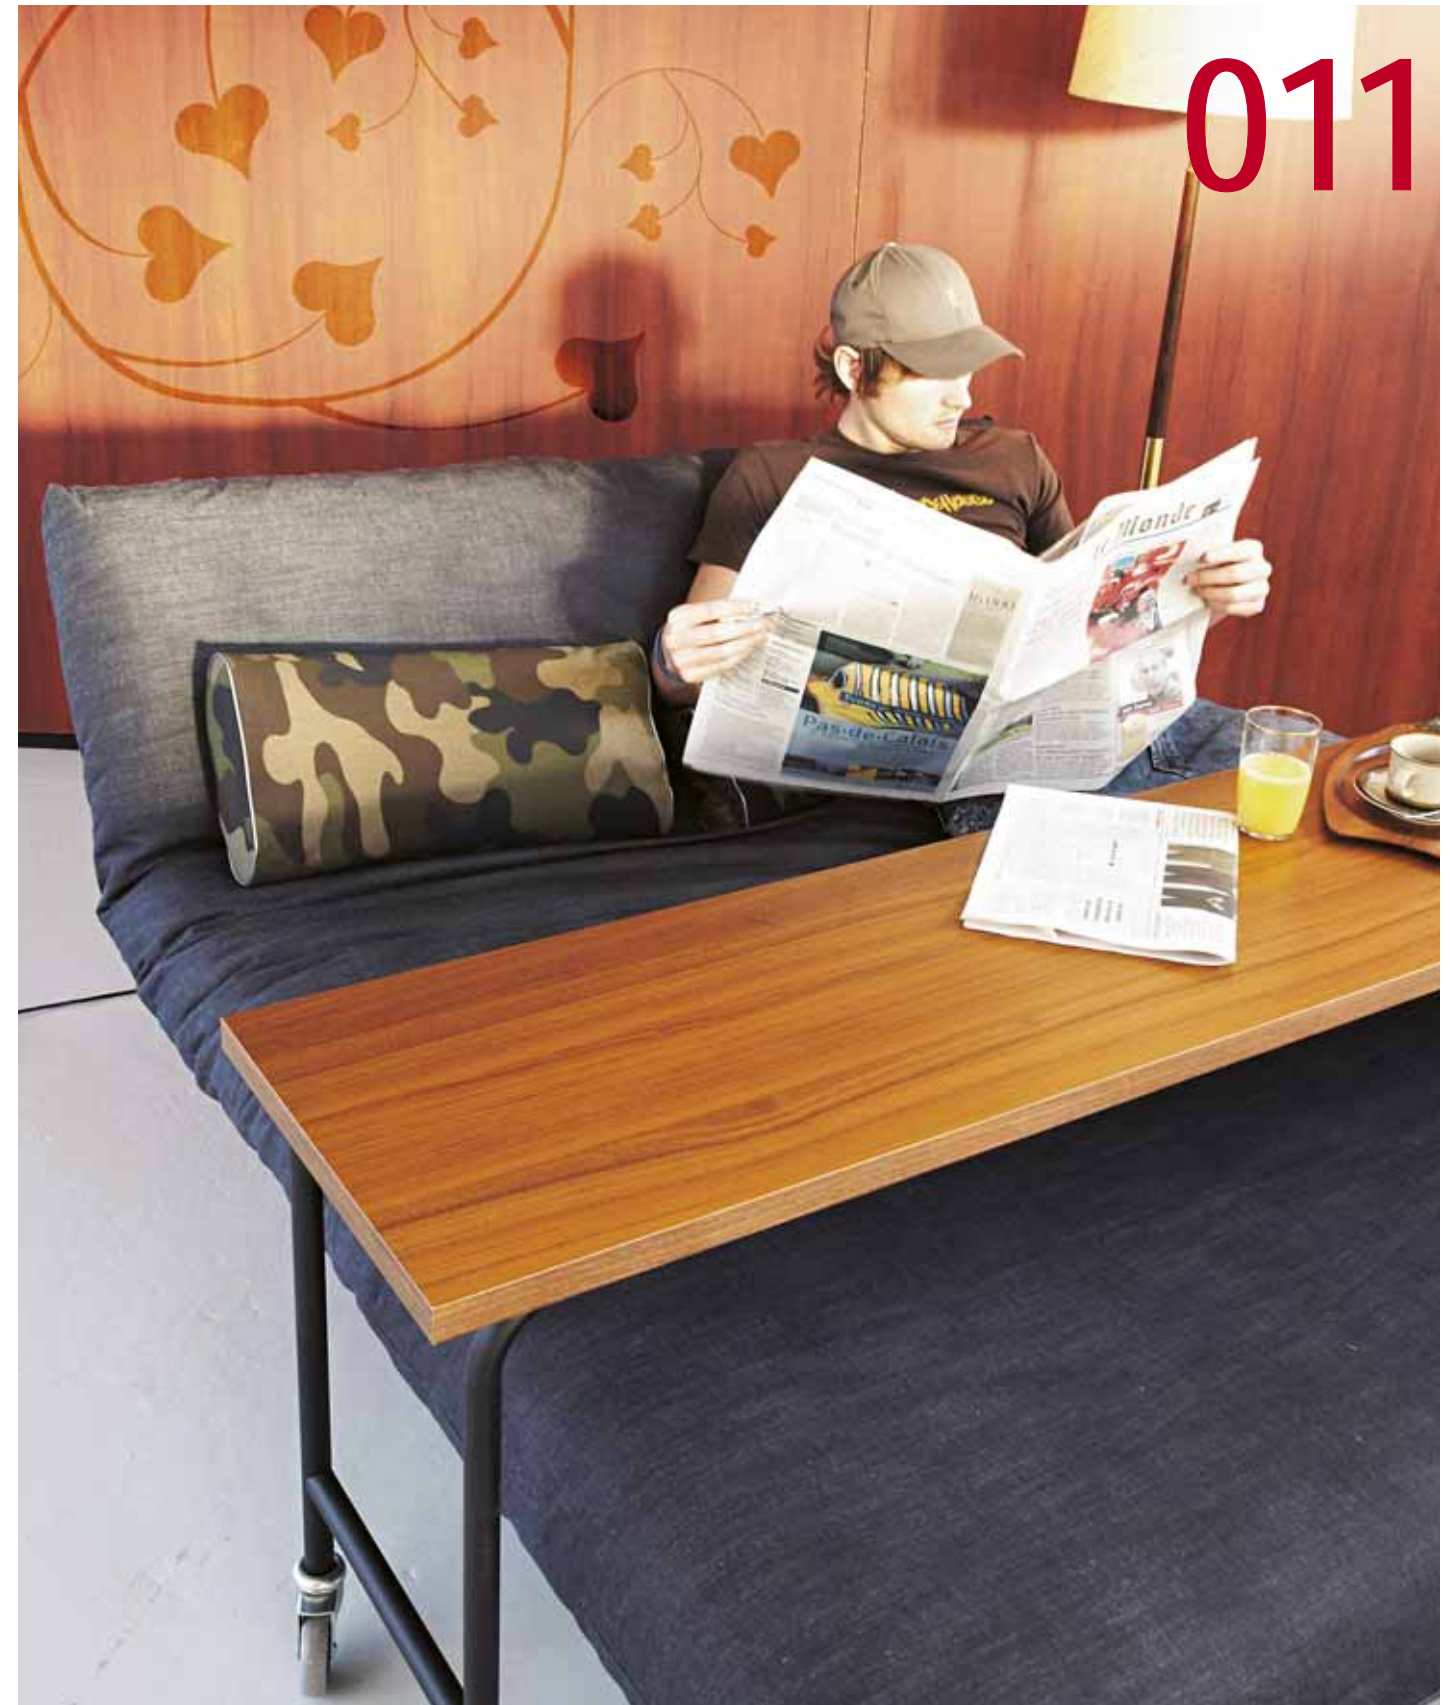

01. Sofa bed frame:	02. Mattress:	04. Textiles:
	03. Cover:	05. Accessories:
Extensions: Player in Camo 459 and black leather textile 301 – see page 092		D.I.Y. Design It Yourself, customize your sofa – go to page 068

011