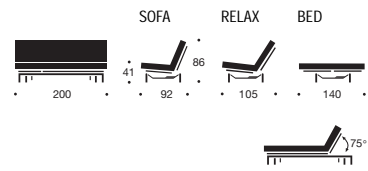

2.54 cm = 1 US inch