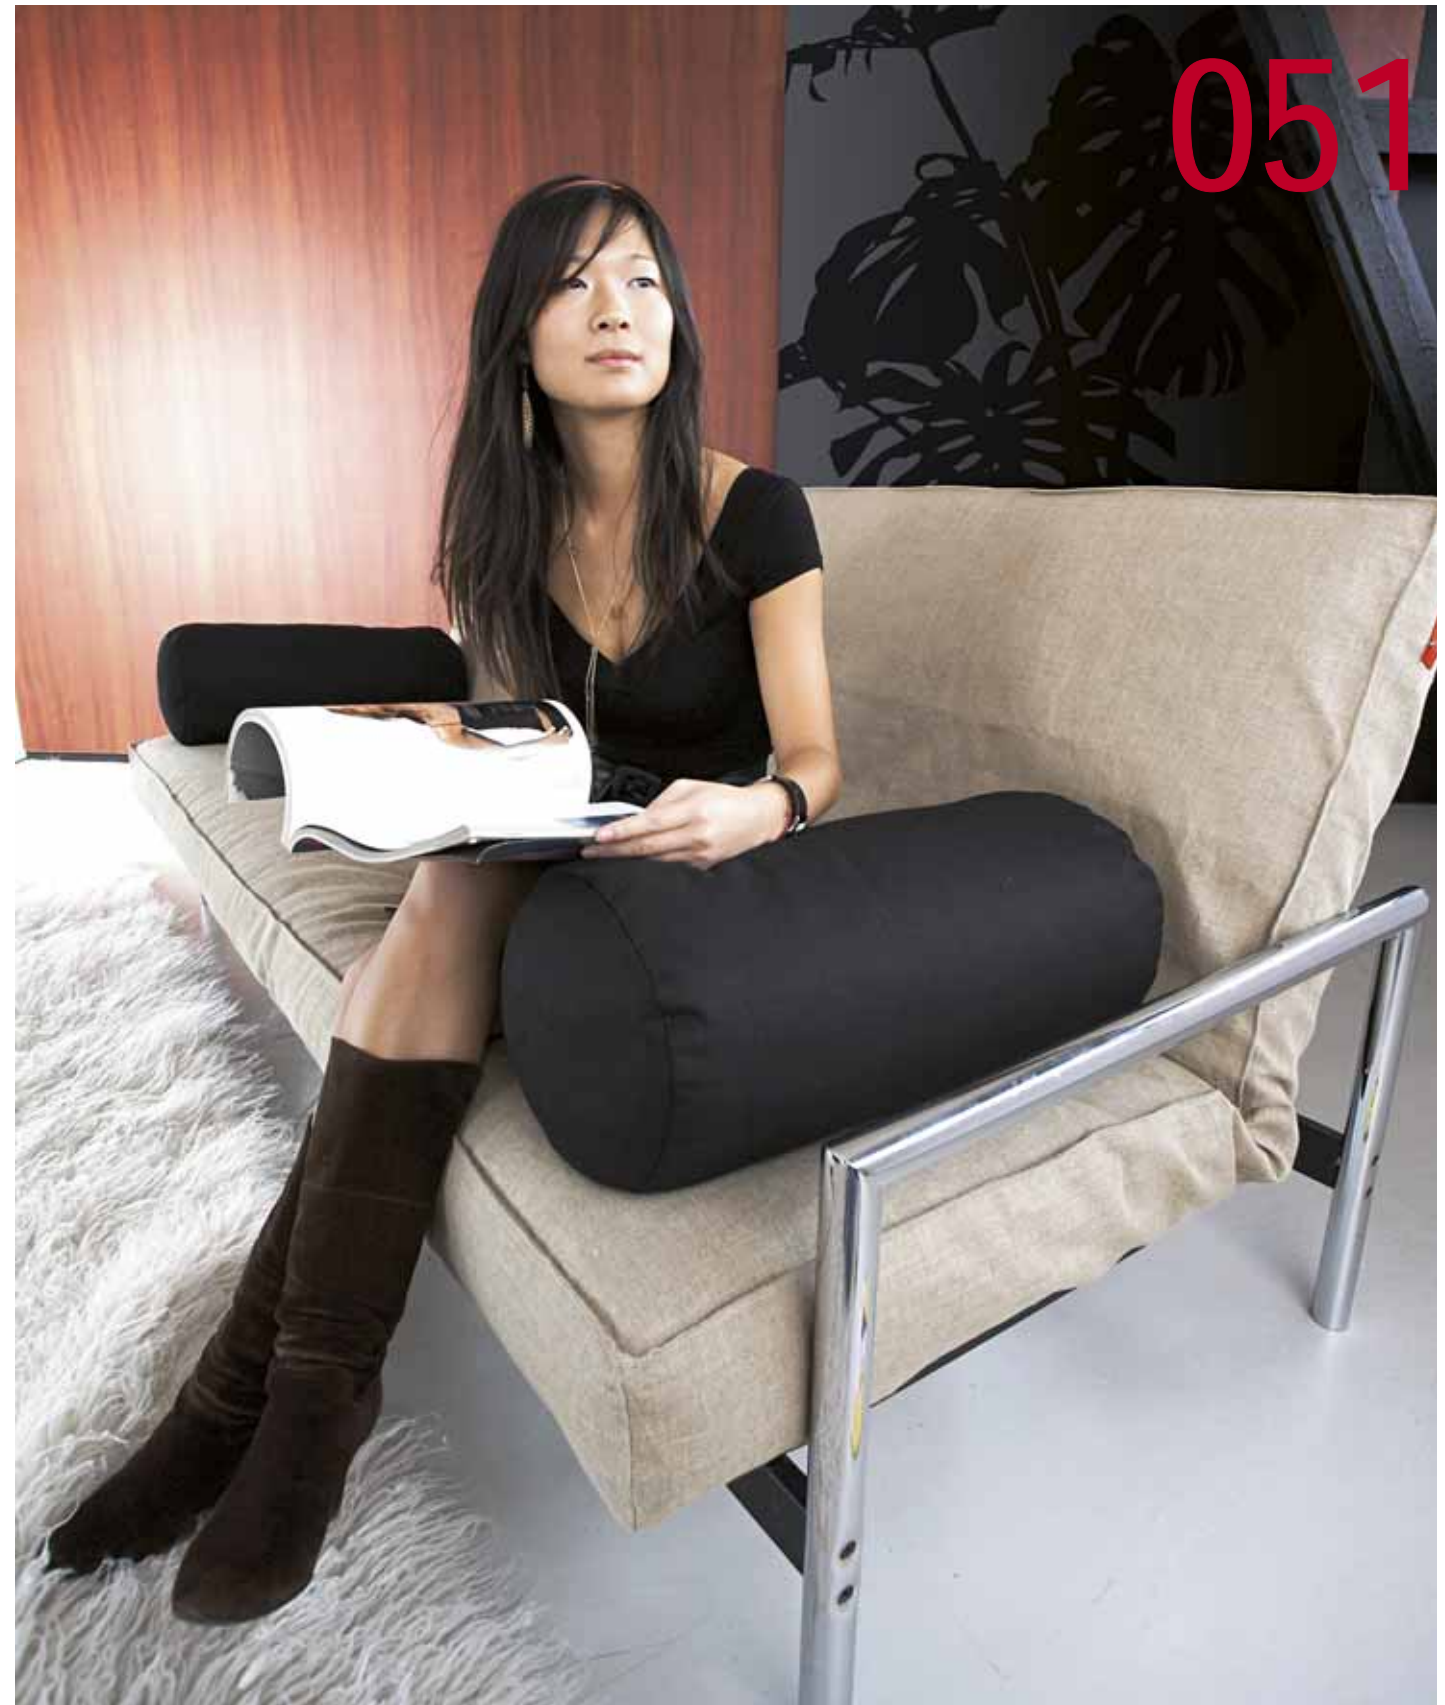

01. Sofa bed frame: Mat black Fuji 140x200 cm – see page 073	02. Mattress: Optional – see page 078	04. Textiles: Basic 200
	03. Cover: Kyoto – see page 082	05. Accessories: Roll cushions in black Heavy Cotton 379 – see page 090
Extensions: Deconstructed in black Heavy Cotton 379 – see page 092		D.I.Y. Design It Yourself, customize your sofa – go to page 068

051