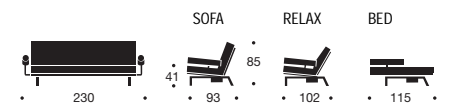

2.54 cm = 1 US inch

Sake

Mattress size: Cm: 140x200 / Inch: 55x79  
 Mattress options: Choose between Omega, Citta, Hera & Zeus  
 Functions: Sofa position, relax position & bed position  
 Frame finish: Metal frame. Combination of mat black finish and chrome  
 Slats: 9 mm laminated beech-wood slats with anti-glide  
 Bedding box: Included – mounting is optional  
 Accessories: Optional – see page 090  
 Frame design: Yang Jian Wei / Original Innovation / All rights reserved

2.54 cm = 1 US inch

Budong

Mattress size: Cm: 120x200 / Inch: 47x79  
 Mattress options: Choose between Kappa, Omega & Citta  
 Functions: Sofa position, relax position & bed position  
 Frame finish: Metal frame. Choose between mat black or grey finish  
 Slats: 9 mm laminated beech-wood slats with anti-glide  
 Bedding box: Included – mounting is optional  
 Accessories: Optional – see page 090  
 Frame design: Flemming Højfeldt & Per Weiss / Original Innovation / All rights reserved

2.54 cm = 1 US inch

Soho

Mattress size: Cm: 120x200 / Inch: 47x79  
 Mattress options: Choose between Omega, Citta, Hera & Zeus  
 Functions: Sofa position, relax position & bed position  
 Frame finish: Metal frame. Combination of mat black finish and chrome  
 Slats: 9 mm laminated beech-wood slats with anti-glide  
 Bedding box: Included – mounting is optional  
 Accessories: Optional - see page 090  
 Metal support for arm rests is always included – but cushions are optional  
 Frame design: Flemming Højfeldt & Per Weiss / Original Innovation / All rights reserved