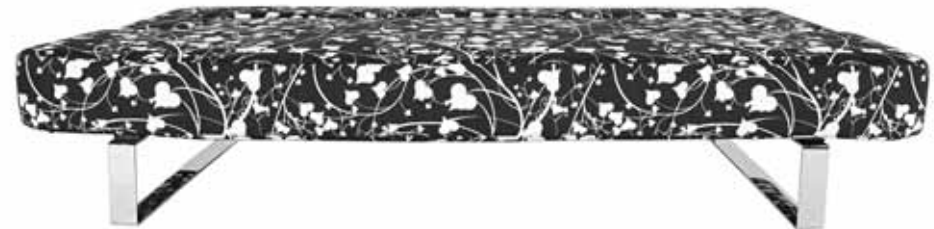

01. Sofa bed frame: Grey Fuji 140x200 cm – see page 073	02. Mattress: Optional – see page 078	04. Textiles: Black Heavy Cotton 379 – see page 088
	03. Cover: Kyoto – see page 082	05. Accessories: Grey Zap arm rests / Zap in Skull Star 400 – see page 090
Extensions: Deconstructed in Heart Graphic 401 – see page 092		D.I.Y. Design It Yourself, customize your sofa – go to page 068

007