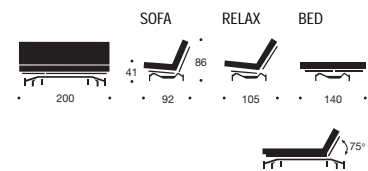

2.54 cm = 1 US inch