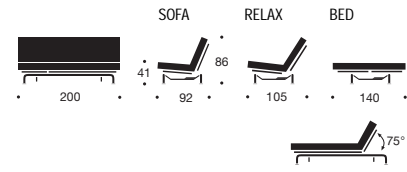

074

Sofa bed frames

Morph

Mattress size: Cm: 140x200 / Inch: 55x79
Mattress options: Choose between Omega, Citta, Hera & Zeus
Functions: Sofa position, relax position & bed position. Bed with 4 position head elevation
Frame finish: Metal frame. Choose between mat black or grey finish
Slats: 9 mm laminated beech-wood slats with anti-glide
Bedding box: Included – mounting is optional
Accessories: Optional – see page 090
Frame design: Per Weiss & Peter Henriksen / Original Innovation / All rights reserved

2.54 cm = 1 US inch