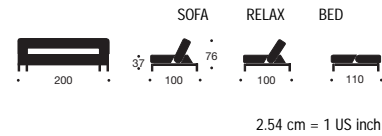

076

Sofa bed frames

Puzzle

Mattress size: Cm: 110x200 / Inch: 43x79
Mattress: Upholstery based on freon free foam
Bedding box: No
Optional legs: Puzzle 01 grey finish / 02 and 03 chrome finish
Design by: Andreas Lund & Per Weiss / Original Innovation / All rights reserved

Sly

Mattress size: Cm: 140x200 / Inch: 55x79
Mattress: Upholstery based on Pocket Spring and freon free foam
Bedding box: Included – mounting is optional
Back cushions: Included
Optional legs: Choose between grey finish or a combination of mat black and chrome
Design by: Innovation Design Office 2006 / Original Innovation / All rights reserved