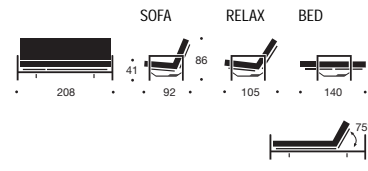

## Trafo

Mattress size: Cm: 140x200 / Inch: 55x79  
 Mattress options: Choose between Omega, Citta, Hera & Zeus  
 Functions: Sofa position, relax position & bed position. Bed with 4 position head elevation  
 Frame finish: Metal frame. Combination of mat black finish and chrome  
 Slats: 9 mm laminated beech-wood slats with anti-glide  
 Bedding box: Included – mounting is optional  
 Accessories: Optional – see page 090  
 Frame design: Per Weiss & Peter Henriksen / Original Innovation / All rights reserved

## Vario

Mattress size: Cm: 140x200 / Inch: 55x79  
 Mattress options: Choose between Omega, Citta, Hera & Zeus  
 Functions: Sofa position, relax position & bed position. Bed with 4 position head elevation  
 Frame finish: Metal frame. Combination of mat black finish and chrome  
 Slats: 9 mm laminated beech-wood slats with anti-glide  
 Bedding box: Included – mounting is optional  
 Accessories: Optional – see page 090  
 Frame design: Per Weiss & Peter Henriksen / Original Innovation / All rights reserved