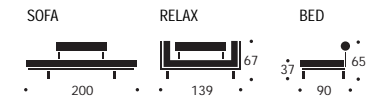

2.54 cm = 1 US inch